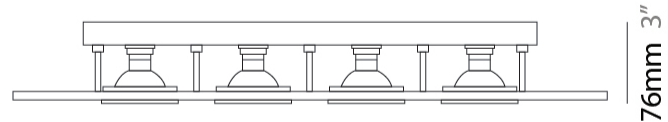

PROJECT	_____
TYPE	_____
SPECIFIER	_____
QUANTITY	_____
DATE	_____

POLIFEMO 4 LIGHT LINEAR SURFACE

D92022-

base number   Finish
Options

1. To build a product code in our configurator select the specify button on the base model # product page
2. To build a manual product code on this datasheet choose from the options listed below in blue font and add the suffix to the base model #

GENERAL

Series: Polifemo
Subseries: Polifemo 4 Light Linear
Brand: Milan
Division: Design
Mounting Type: Surface
Mounting Location: Ceiling
Subcategory: Downlight

PHYSICAL

Shape: Rectangle
Length (mm): 630
Length (in): 24 ¹³/₁₆
Width (mm): 270
Width (in): 10 ⁵/₈
Height (mm): 76
Height (in): 3
Light Distribution: Direct
Weight (kg): 3.27
Weight (lbs): 7.21
[Fixture Finish: GRAY / WHITE](#)
Fixture Material: Metal

ELECTRICAL

Number of Lamps: 4
Lamp Type: LED Retrofit
Lamp Shape: MR16
Bulb Included: Bulb Not Included
Max. Wattage Per Lamp (W): 4
Lamp Base: GU10
Input Voltage (V): 120

LED

OPTICAL

RATINGS AND CERTIFICATIONS

Certified By: Certified for North American Standards
IP rating: IP20

630mm 24 ¹³/₁₆"