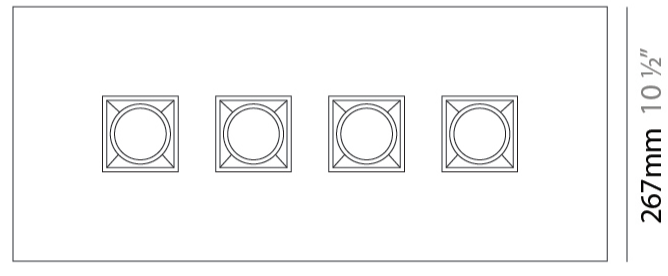

PROJECT	_____
TYPE	_____
SPECIFIER	_____
QUANTITY	_____
DATE	_____

POLIFEMO 4 LIGHT LINEAR SURFACE

D92022-

base number   Finish
Options

1. To build a product code in our configurator select the specify button on the base model # product page
2. To build a manual product code on this datasheet choose from the options listed below in blue font and add the suffix to the base model #

GENERAL

Series: Polifemo
Subseries: Polifemo 4 Light Linear
Brand: Milan
Division: Design
Mounting Type: Surface
Mounting Location: Ceiling
Subcategory: Downlight

PHYSICAL

Shape: Rectangle
Length (mm): 630
Length (in): 24 ¹³/₁₆
Width (mm): 270
Width (in): 10 ⁵/₈
Height (mm): 76
Height (in): 3
Light Distribution: Direct
Weight (kg): 3.27
Weight (lbs): 7.21
[Fixture Finish: GRAY / WHITE](#)
Fixture Material: Metal

ELECTRICAL

Number of Lamps: 4
Lamp Type: LED Retrofit
Lamp Shape: MR16
Bulb Included: Bulb Not Included
Max. Wattage Per Lamp (W): 4
Lamp Base: GU10
Input Voltage (V): 120

LED

OPTICAL

RATINGS AND CERTIFICATIONS

Certified By: Certified for North American Standards
IP rating: IP20

630mm 24 ¹³/₁₆"