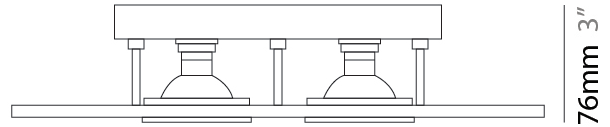

PROJECT	
TYPE	
SPECIFIER	
QUANTITY	
DATE	

POLIFEMO DOUBLE LIGHT SURFACE

D92021-

base number   Finish
Options

1. To build a product code in our configurator select the specify button on the base model # product page
2. To build a manual product code on this datasheet choose from the options listed below in blue font and add the suffix to the base model #

GENERAL

Series: Polifemo
Subseries: Polifemo Double Light
Brand: Milan
Division: Design
Mounting Type: Surface
Mounting Location: Ceiling
Subcategory: Downlight

PHYSICAL

Shape: Rectangle
Length (mm): 390
Length (in): 15 ³/₈
Width (mm): 270
Width (in): 10 ⁵/₈
Height (mm): 76
Height (in): 3
Light Distribution: Direct
Weight (kg): 2.45
Weight (lbs): 5.4
[Fixture Finish: GRY / WHI](#)
Fixture Material: Metal

ELECTRICAL

Number of Lamps: 2
Lamp Type: LED Retrofit
Lamp Shape: MR16
Bulb Included: Bulb Not Included
Max. Wattage Per Lamp (W): 4
Lamp Base: GU10
Input Voltage (V): 120

LED

OPTICAL

RATINGS AND CERTIFICATIONS

Certified By: Certified for North American Standards
IP rating: IP20

390mm 15 ³/₈"