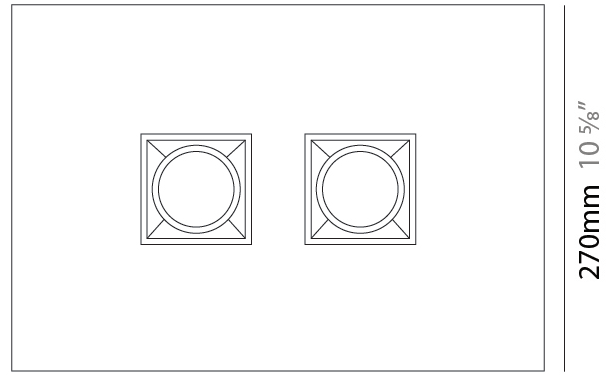

PROJECT	
TYPE	
SPECIFIER	
QUANTITY	
DATE	

POLIFEMO DOUBLE LIGHT SURFACE

D92021-

base number   Finish
Options

1. To build a product code in our configurator select the specify button on the base model # product page
2. To build a manual product code on this datasheet choose from the options listed below in blue font and add the suffix to the base model #

GENERAL

Series: Polifemo
Subseries: Polifemo Double Light
Brand: Milan
Division: Design
Mounting Type: Surface
Mounting Location: Ceiling
Subcategory: Downlight

PHYSICAL

Shape: Rectangle
Length (mm): 390
Length (in): 15 ³/₈
Width (mm): 270
Width (in): 10 ⁵/₈
Height (mm): 76
Height (in): 3
Light Distribution: Direct
Weight (kg): 2.45
Weight (lbs): 5.4
[Fixture Finish: GRY / WHI](#)
Fixture Material: Metal

ELECTRICAL

Number of Lamps: 2
Lamp Type: LED Retrofit
Lamp Shape: MR16
Bulb Included: Bulb Not Included
Max. Wattage Per Lamp (W): 4
Lamp Base: GU10
Input Voltage (V): 120

LED

OPTICAL

RATINGS AND CERTIFICATIONS

Certified By: Certified for North American Standards
IP rating: IP20

390mm 15 ³/₈"